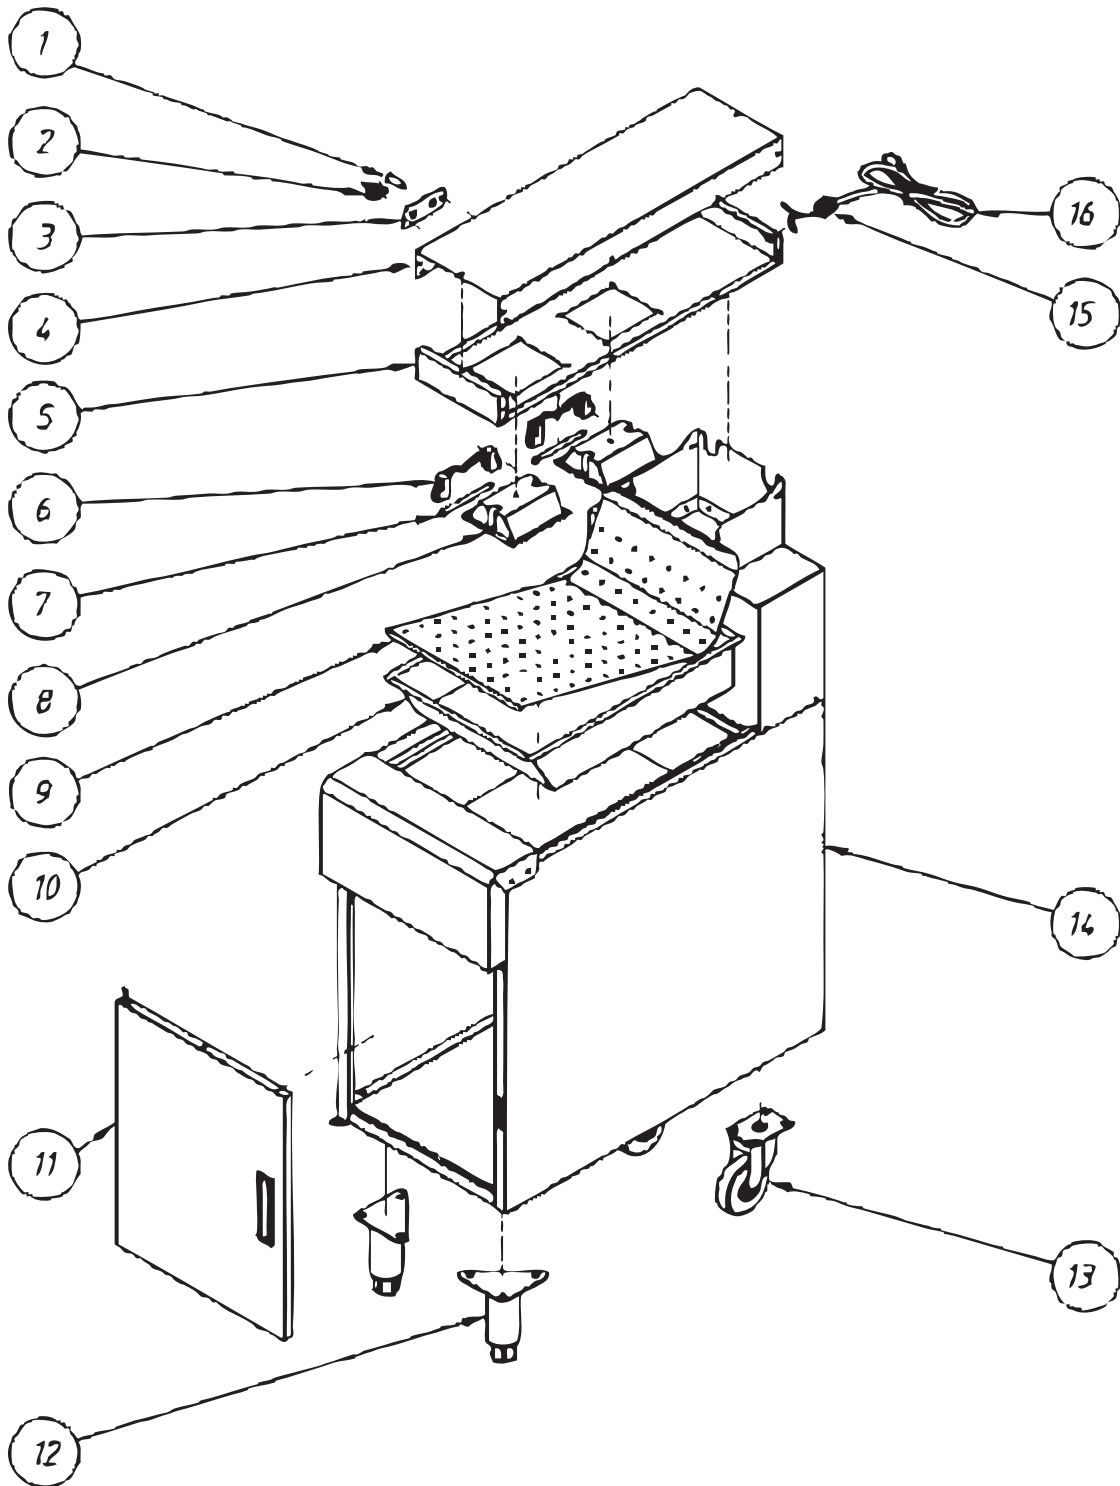

Parts Breakdown

Model FW-CN-0032-F 43260

Parts Breakdown

Model FW-CN-0032-F 43260

Item No.	Description	Position	Item No.	Description	Position	Item No.	Description	Position
AE711	Power Indicator for 43260	1	AE717	Light Holder for 43260	7	AE723	Wheel for 43260	13
AE712	Switch for 43260	2	AE718	Lampshade for 43260	8	AE724	Main Case for 43260	14
AE713	Switch Holder for 43260	3	AE719	Oil Leaking Plate for 43260	9	AE725	Power Cord Holder for 43260	15
AE714	Electrical Box Cover for 43260	4	AE720	Oil Container for 43260	10	AE726	Power Cord for 43260	16
AE715	Electrical Box Bottom for 43260	5	AE721	Door for 43260	11			
AE716	Light Tube (Halogen Lamp) for 43260	6	AE722	Leg for 43260	12			